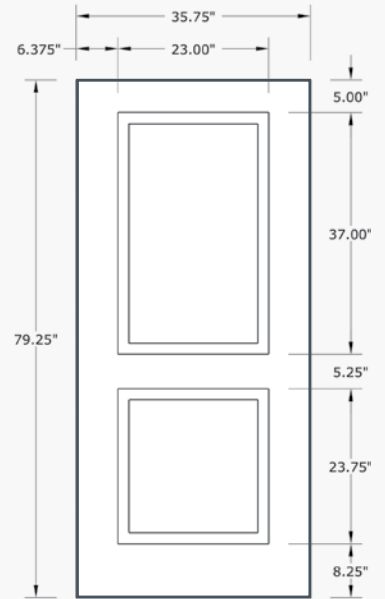

# KNOTTY ALDER

DRK2B

6'8" 2 PANEL DOOR

AVAILABLE WIDTHS

2'8" • 2'10" • 3'0"

 plastpro®

THE DOOR OF BEAUTY AND INNOVATION

Knotty Alder is admired for its subtle straight grain pattern and sound knots. This fine texture is so versatile that it can be used for a craftsman aesthetic, or for ranch style homes. Our series exudes an authentic wood grain that will complement any home.

GRAIN CLOSE UP

**SPECIFICATIONS**

2' 8" x 6' 8"

2' 10" x 6' 8"

3' 0" x 6' 8"

**AVAILABLE CUTOUTS**

HALF LITE		
HL4		
ALL	cutout glass	23" x 37" 22" x 36"
A = 5.0"		

**KNOTTY ALDER**

DRK2B  
6'8" 2 PANEL DOOR

AVAILABLE WIDTHS  
2'8" • 2'10" • 3'0"